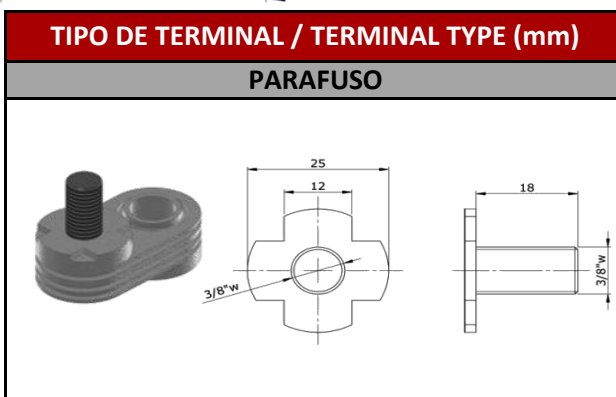

12 V

DIMENSÕES / DIMENSIONS:

mm (Polegadas) / mm (inches)

COR / COLOR:

Preto e Vermelho / Black and Red

PESO ÚMIDA / WET WEIGHT:

23,50 Kg (51,808 lbs.)

MATERIAL / MATERIAL:

Polipropileno(PP) / Polypropylene (PP)

DIMENSÕES (mm) / DIMENSIONS (in)

COMPRIMENTO - LENGTH	LARGURA - WIDTH	ALTURA - HEIGHT
330 mm (12,992")	172 mm (6,771")	235 mm (9,251")

DESEMPENHO / PERFORMANCE

C 100 (Ah)	C 20 (Ah)	C 10 (Ah)	C 05 (Ah)	C 03 (Ah)	C 01 (Ah)
92,0	86,0	82,0	75,0	70,0	58,0