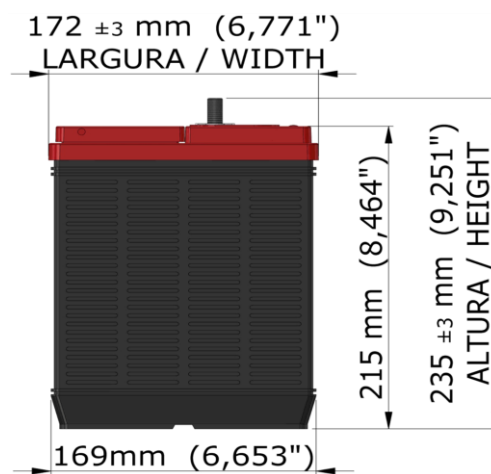

12 V

DIMENSÕES / DIMENSIONS:

mm (Polegadas) / mm (inches)

COR / COLOR:

Preto e Vermelho / Black and Red

PESO ÚMIDA / WET WEIGHT:

23,50 Kg (51,808 lbs.)

MATERIAL / MATERIAL:

Polipropileno(PP) / Polypropylene (PP)

DIMENSÕES (mm) / DIMENSIONS (in)

COMPRIMENTO - LENGTH	LARGURA - WIDTH	ALTURA - HEIGHT
330 mm (12,992")	172 mm (6,771")	235 mm (9,251")

DESEMPENHO / PERFORMANCE

C 100 (Ah)	C 20 (Ah)	C 10 (Ah)	C 05 (Ah)	C 03 (Ah)	C 01 (Ah)
92,0	86,0	82,0	75,0	70,0	58,0